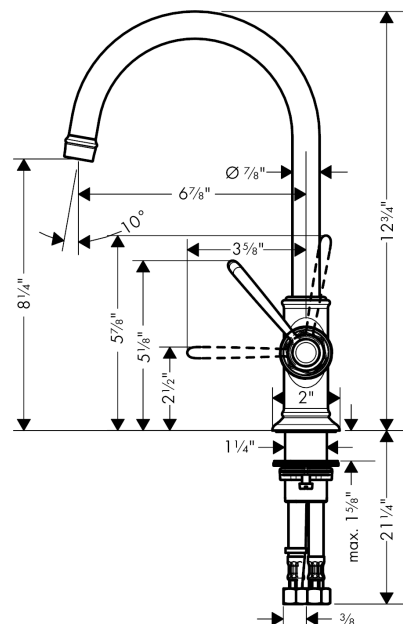

### Features

- Swivel range 120°
- Spray modes: Aerated spray
- Flow: 1.2 GPM (4.5 L/Min)
- Ceramic cartridge
- Does not include: Pop-up assembly

### Scale drawing

**AXOR Montreux**  
**Single-Hole Faucet 210, 1.2 GPM**  
Finishes : Part no. : **16518821**

## Exploded drawing

Year of production: >01/18

**AXOR Montreux**  
**Single-Hole Faucet 210, 1.2 GPM**  
 Finishes : Part no. : **16518821**

## Spare parts list

Year of production: >01/18

Pos.		Part no.	Price	PU
1	spout cpl.	97990820	-	1
2	hollow set screw M4x5	98731000	-	1
3	aerator M18x1 (4,5 l/min)	93062820	-	1
4	handle	92973820	-	1
5	cover cap	92974000	-	1
6	O-ring 16x2	98133000	-	1
7	screw cover	96338000	-	1
8	flange	92625820	-	1
9	nut	92627000	-	1
10	cartridge, assy	95973001	-	1
11	seal	98865000	-	1
12	fixing set (Ø 32)	13961000	-	1
13	lever collar	97548000	-	1
14	connection hose 23½" M8x0,75 3/8"	98600001	-	1
15	O-ring 7x1,5	98422000	-	1