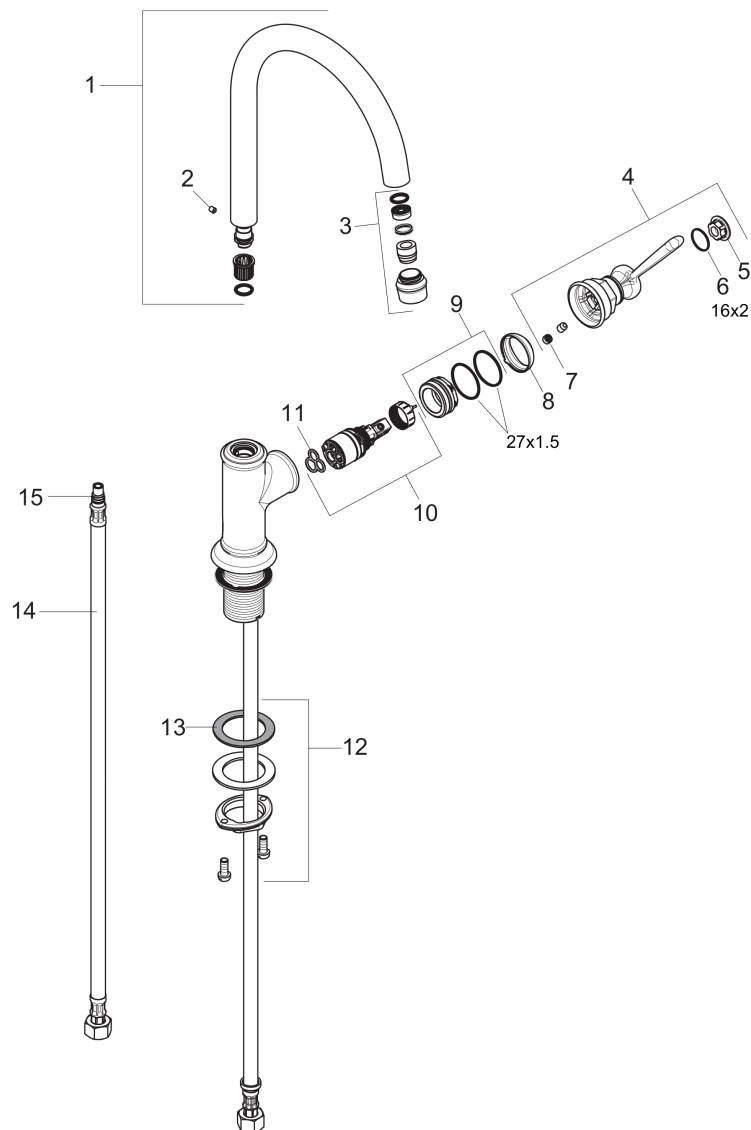

### Product image

### Scale drawing

**AXOR Montreux**  
**Single-Hole Faucet 210, 1.2 GPM**  
Finishes : Part no. : **16518821**

## Exploded drawing

Year of production: >01/18

**AXOR Montreux**  
**Single-Hole Faucet 210, 1.2 GPM**  
 Finishes : Part no. : **16518821**

## Spare parts list

Year of production: >01/18

Pos.		Part no.	Price	PU
1	spout cpl.	97990820	-	1
2	hollow set screw M4x5	98731000	-	1
3	aerator M18x1 (4,5 l/min)	93062820	-	1
4	handle	92973820	-	1
5	cover cap	92974000	-	1
6	O-ring 16x2	98133000	-	1
7	screw cover	96338000	-	1
8	flange	92625820	-	1
9	nut	92627000	-	1
10	cartridge, assy	95973001	-	1
11	seal	98865000	-	1
12	fixing set (Ø 32)	13961000	-	1
13	lever collar	97548000	-	1
14	connection hose 23½" M8x0,75 3/8"	98600001	-	1
15	O-ring 7x1,5	98422000	-	1